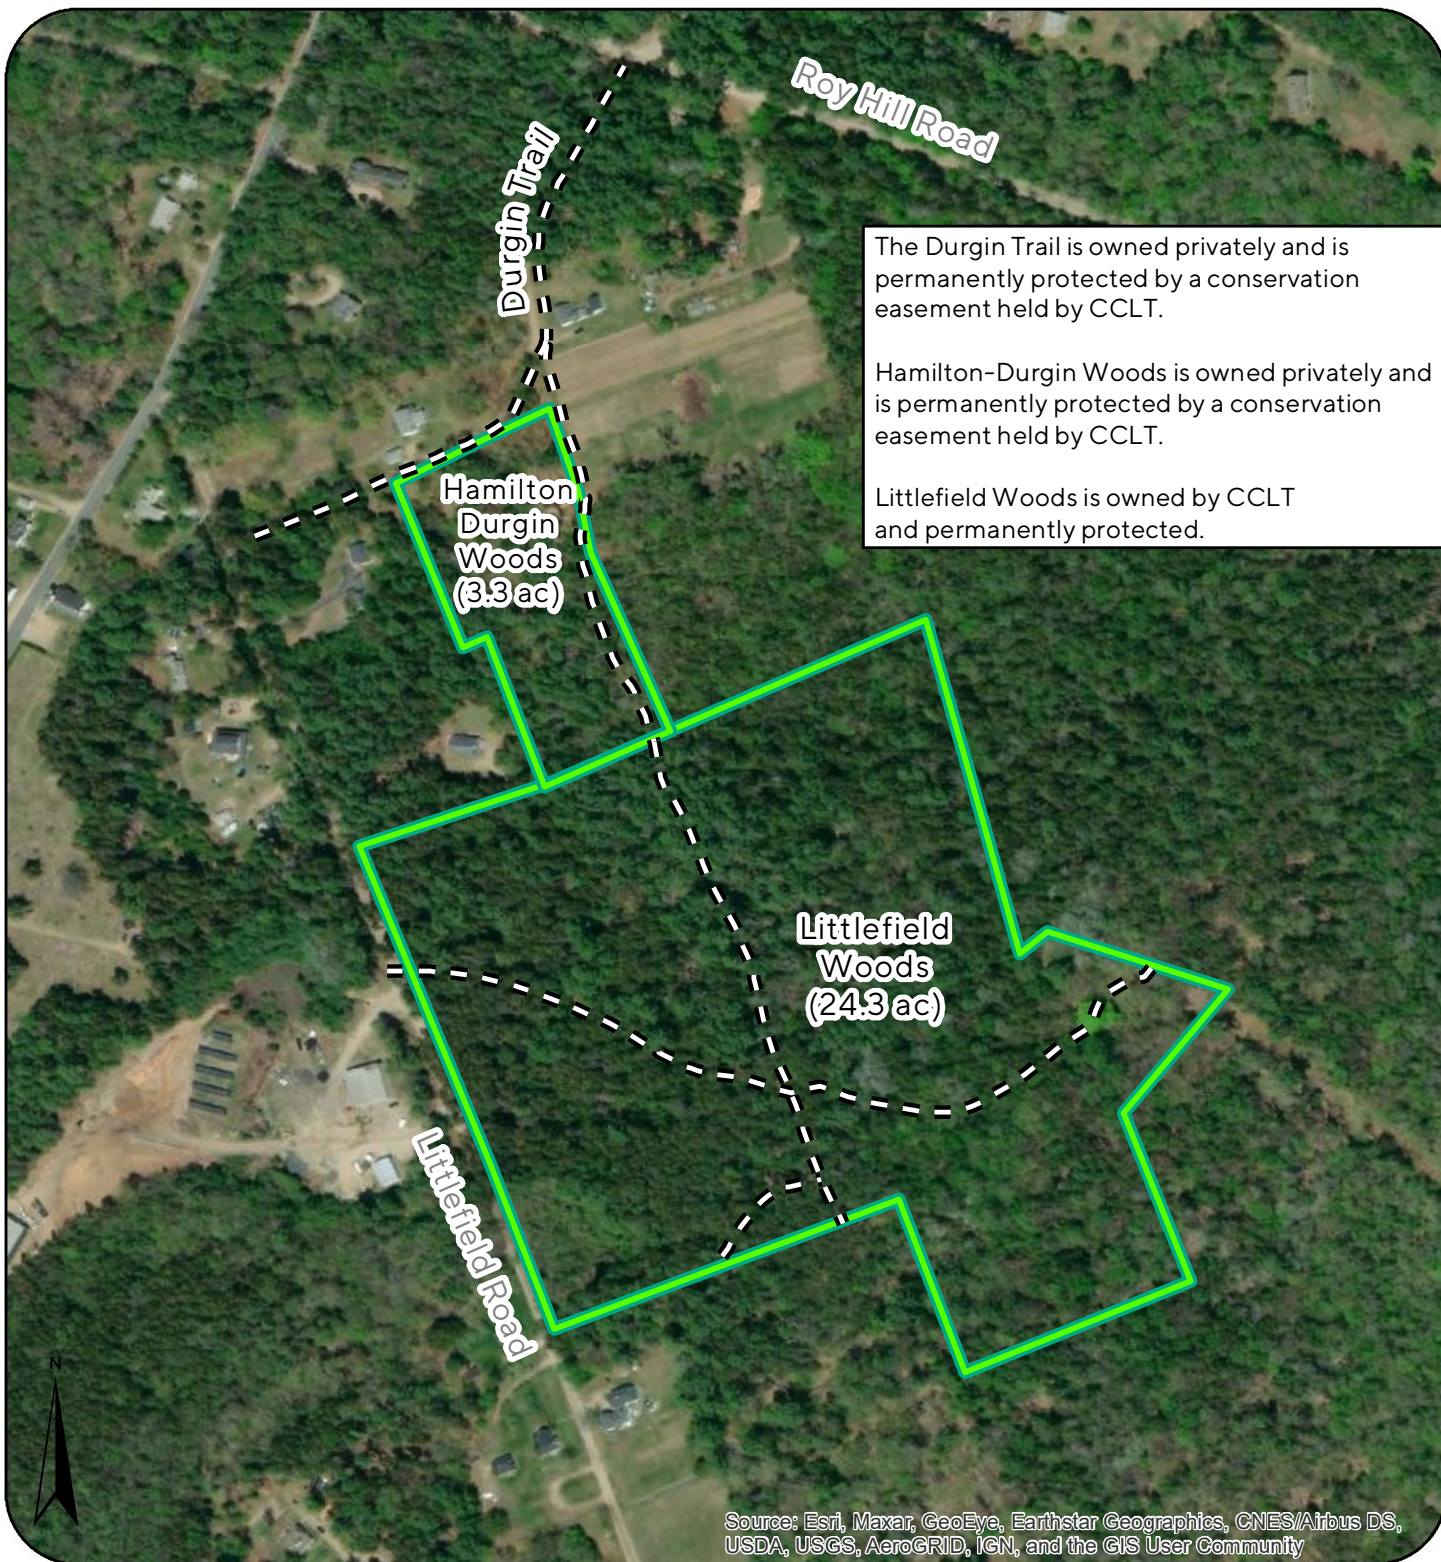

# Littlefield Woods and Hamilton-Durgin Woods

Chebeague Island, Maine

**Chebeague &  
Cumberland  
Land Trust**

0 250 500 1,000 Feet

 CCLT Protected Properties

Created by CCLT, 6/30/2021; Base Data Source: Maine Office of GIS, Field GPS data, World Imagery, Surveys