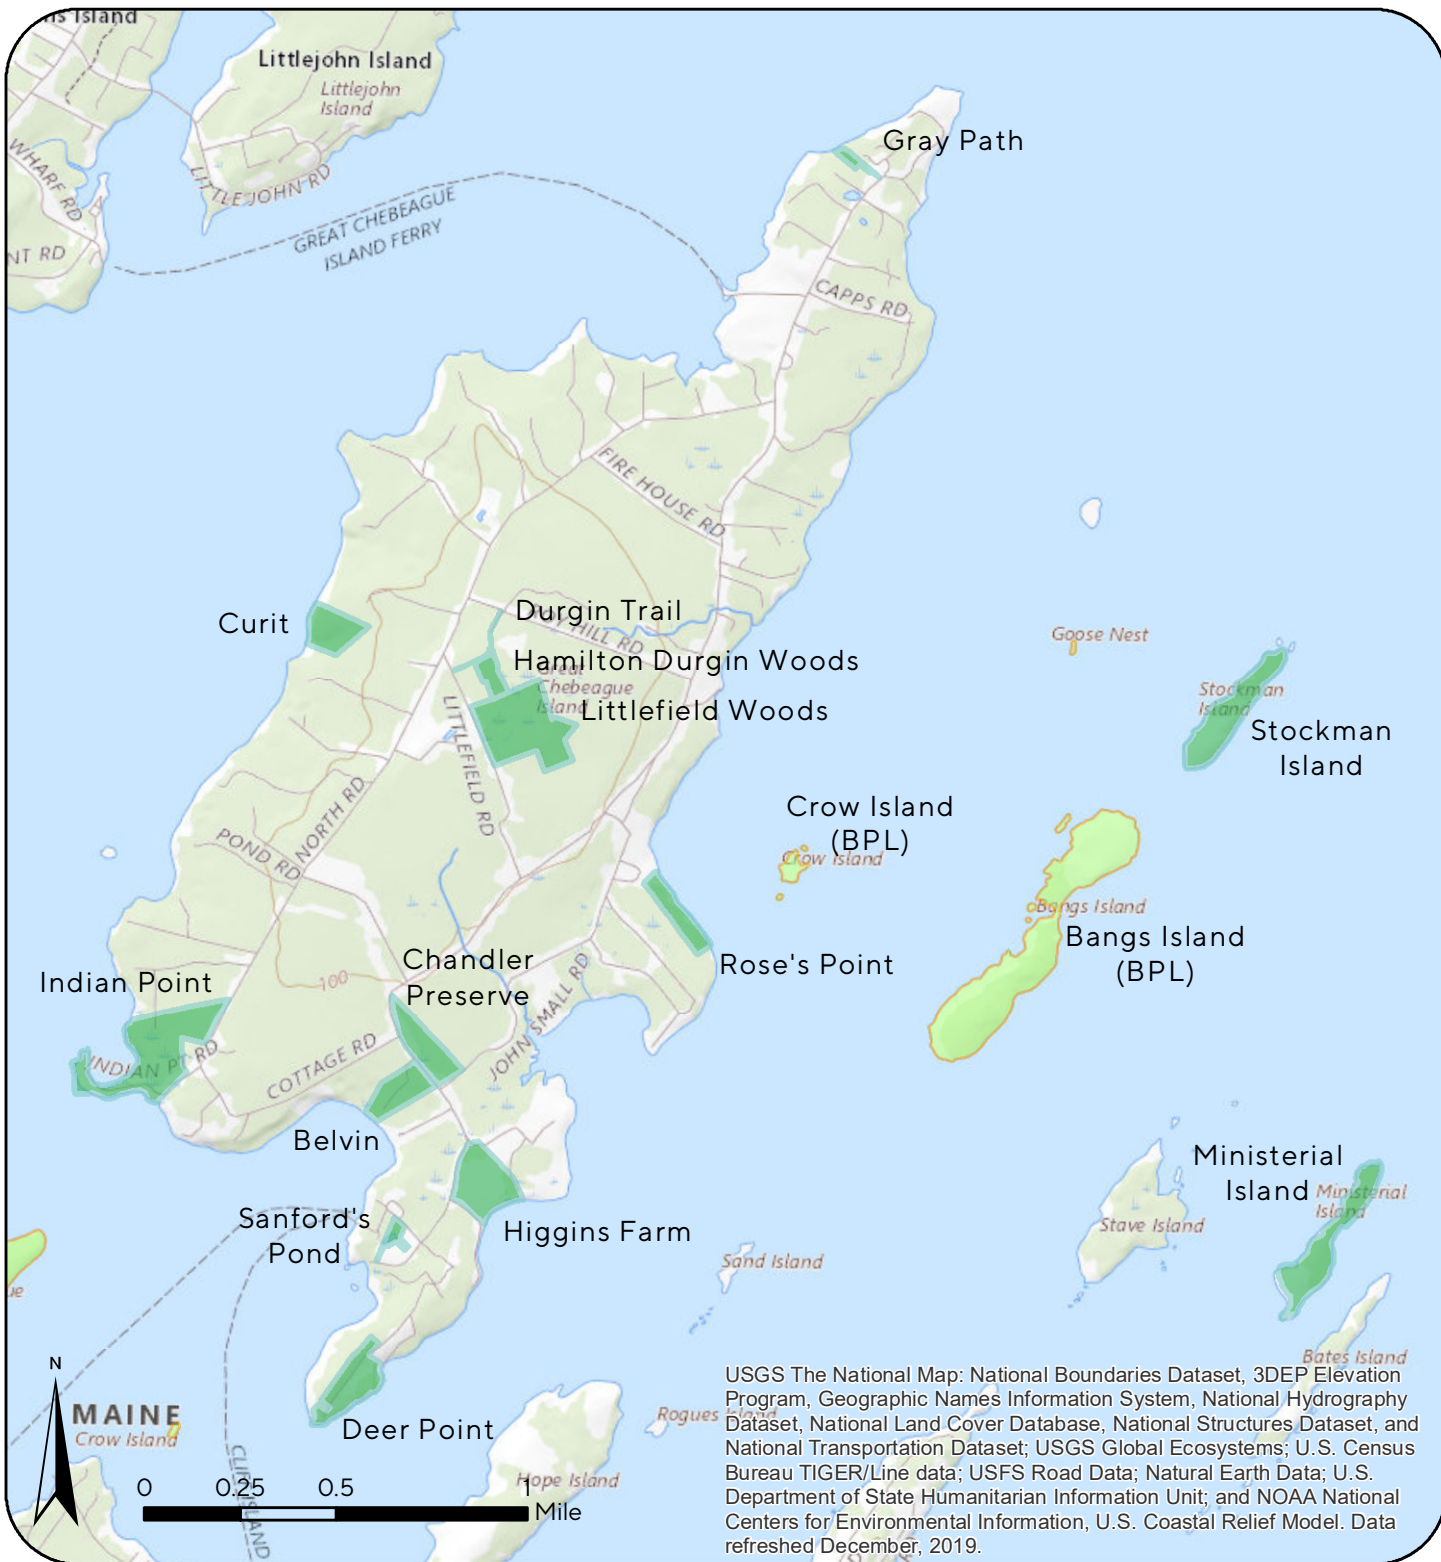

Protected Properties in the Town of Chebeague Island

Chebeague Island, Maine

Chebeague & Cumberland
Land Trust

CCLT protected properties

Other protected properties

Created by CCLT, 3/19/2021; Base Data Source: Maine Office of GIS, Field GPS data, USGS Topo Basemap